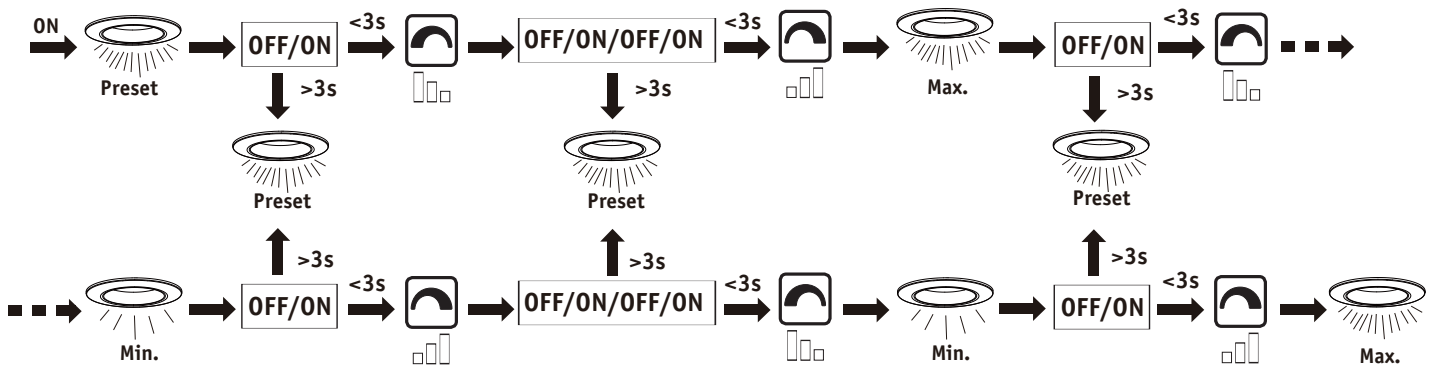

 Preset preset brightness (original preset brightness = max. brightness)	 Max. max. brightness	 brightness to dark	 on 
 Temp. temporary brightness	 Min. min. brightness	 brightness to bright	

• Preset-function •

ON OFF  ≥50.000

≈30x 1.000h

Lumen 60% <1 s

CE

390092976