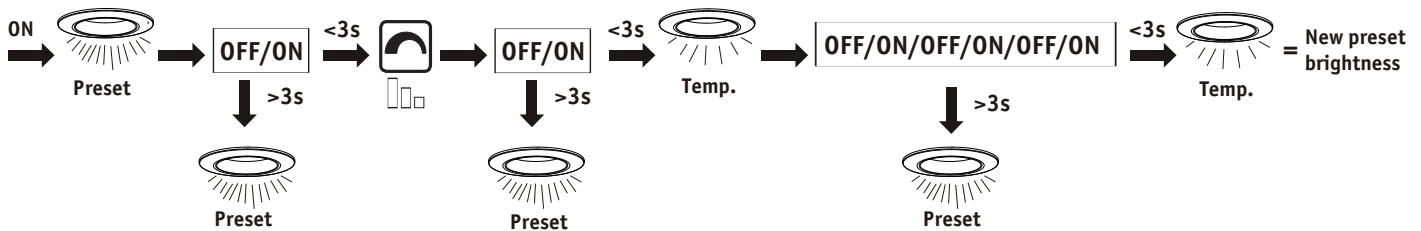

 Preset preset brightness (original preset brightness = max. brightness)	 Max. max. brightness	 brightness to dark	 on 
 Temp. temporary brightness	 Min. min. brightness	 brightness to bright	

• Preset-function •

ON OFF  ≥50.000

≈30x 1.000h

Lumen 60% <1 s

CE

390092976