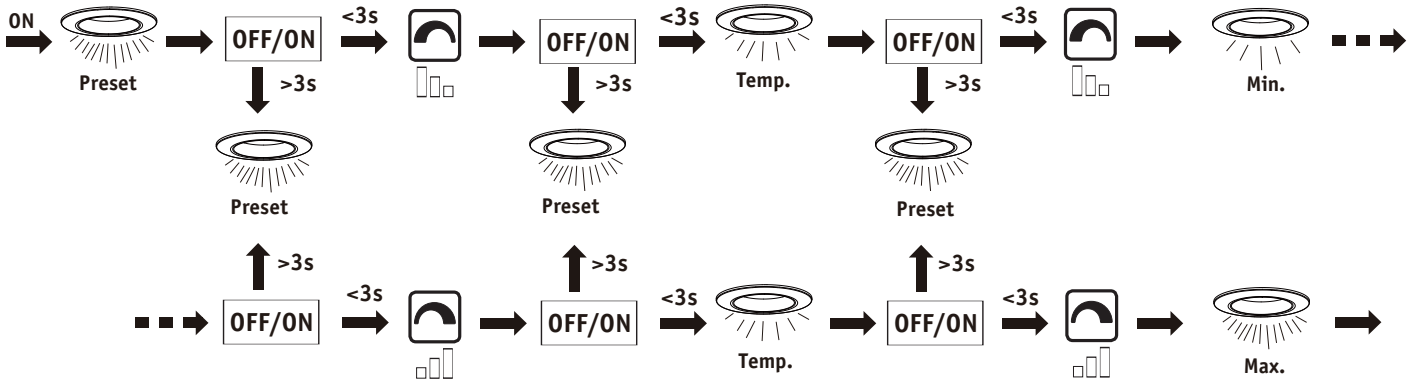

 Preset preset brightness (original preset brightness = max. brightness)	 Max. max. brightness	 brightness to dark	 on 
 Temp. temporary brightness	 Min. min. brightness	 brightness to bright	

• Preset-function •

ON OFF  ≥50.000

≈30x 1.000h

Lumen 60% <1 s

CE

390092976