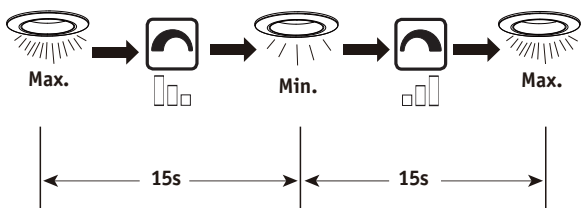

 Preset preset brightness (original preset brightness = max. brightness)	 Max. max. brightness	 brightness to dark	 on 
 Temp. temporary brightness	 Min. min. brightness	 brightness to bright	

• Preset-function •

ON OFF  ≥50.000

≈30x 1.000h

Lumen 60% <1 s

CE

390092976